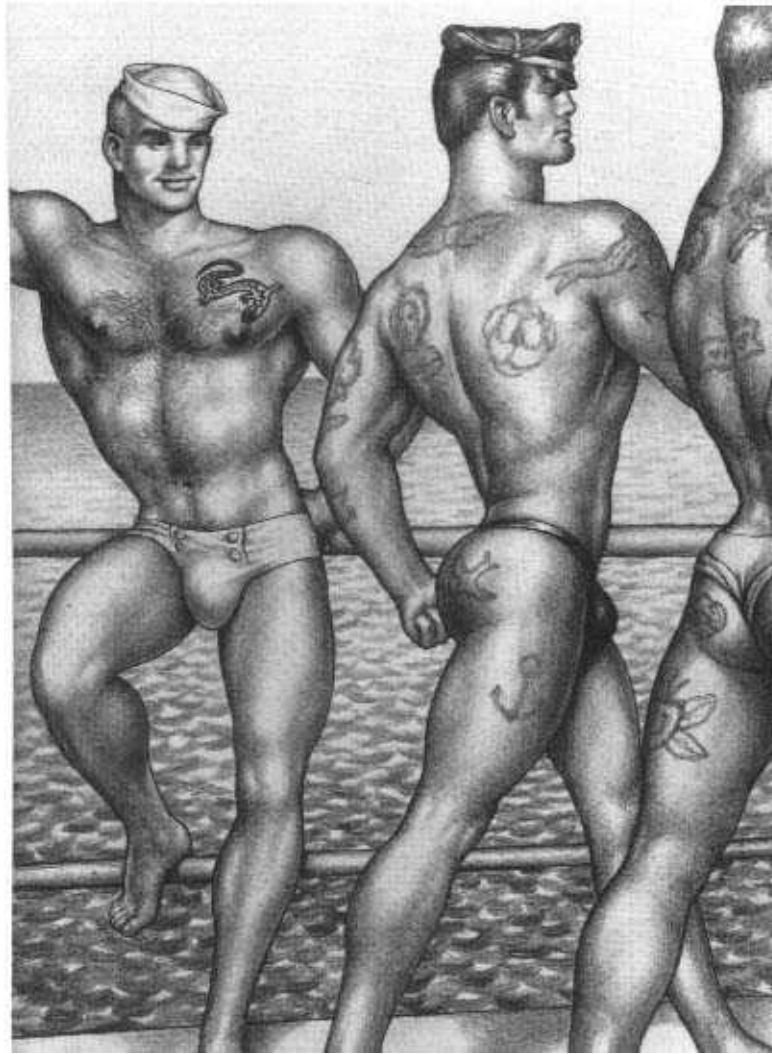

Touko Laaksonen (1920 – 1991)

Tom of Finland

2009 Leather Hall of Fame Inductee

Tom of Finland