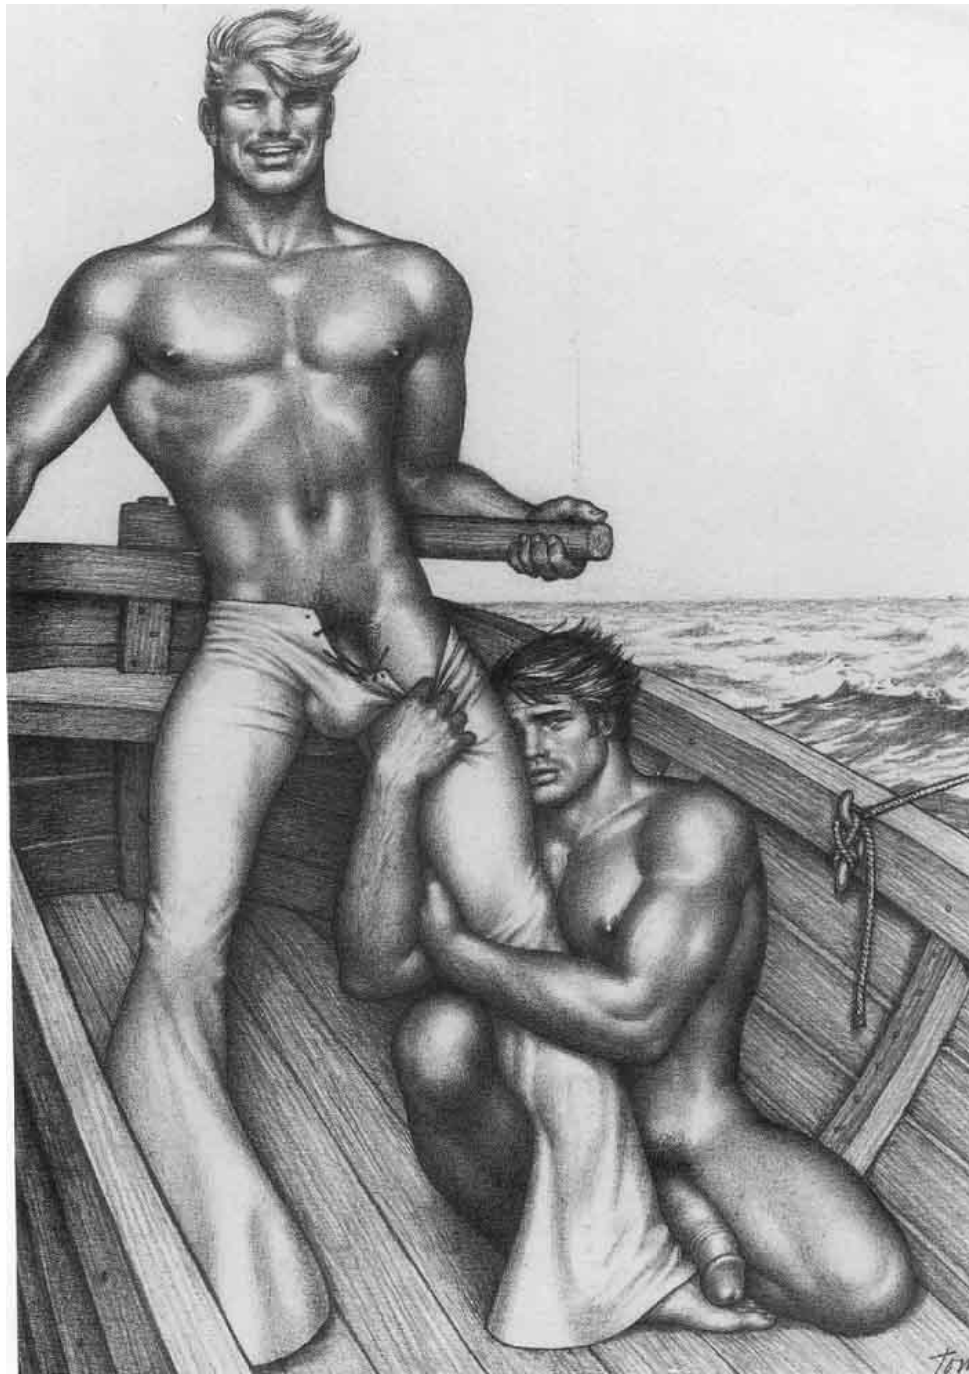

Touko Laaksonen (1920 – 1991)

Tom of Finland

2009 Leather Hall of Fame Inductee

Tom of Finland