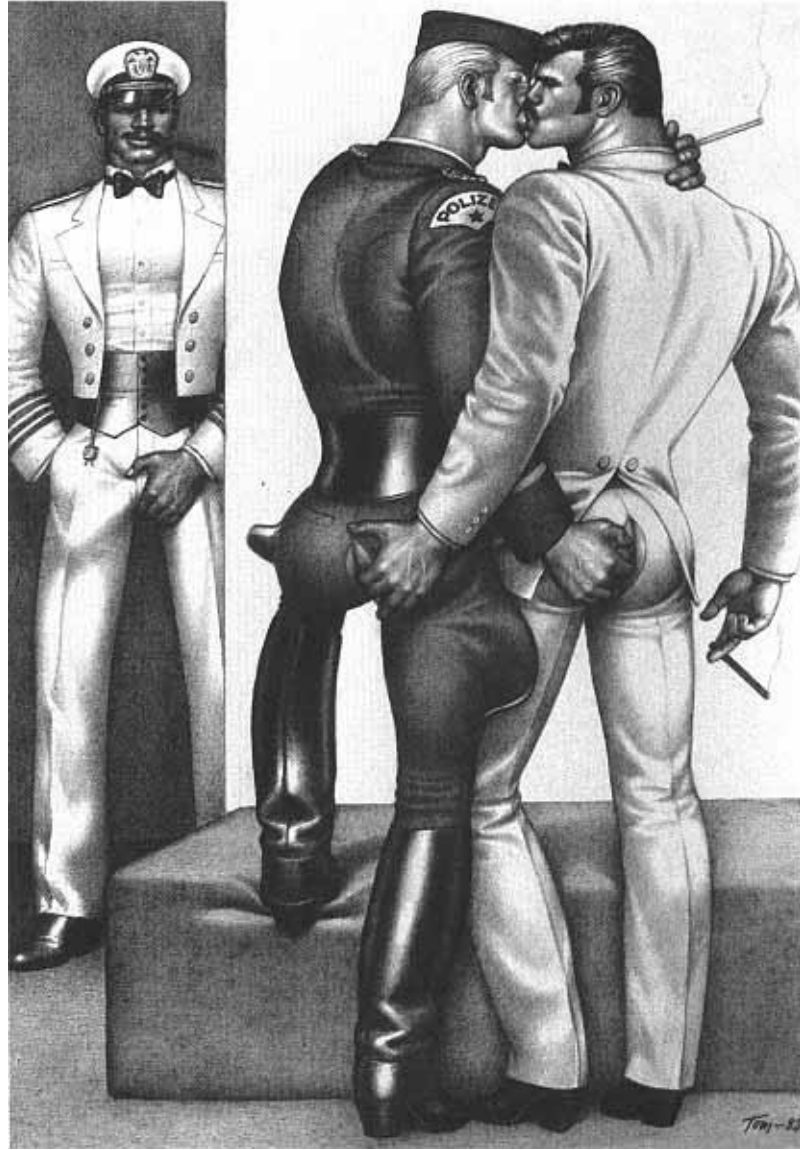

Touko Laaksonen (1920 – 1991)

Tom of Finland

2009 Leather Hall of Fame Inductee

Tom of Finland