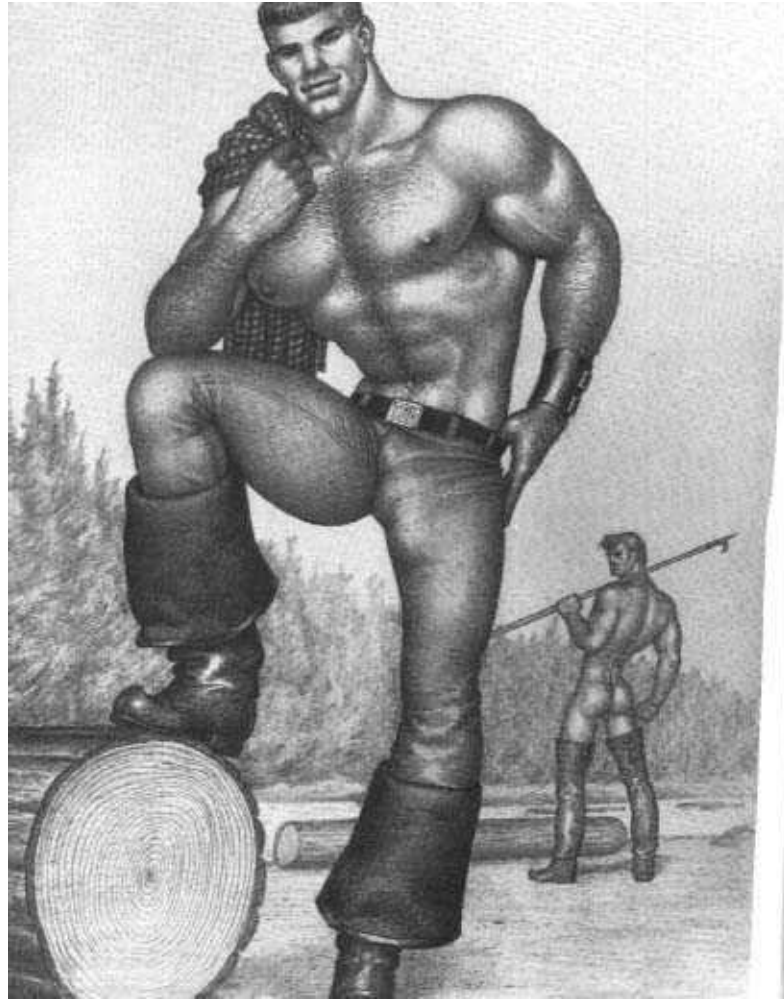

Touko Laaksonen (1920 – 1991)

Tom of Finland

2009 Leather Hall of Fame Inductee

Tom of Finland